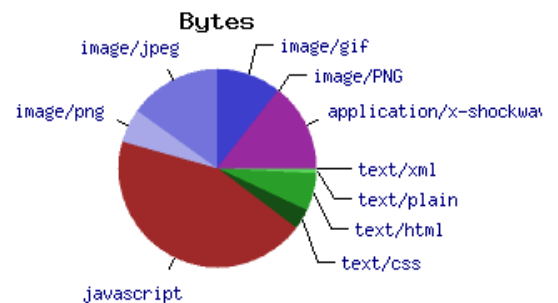

<content trimmed>

Home page loading speed report

#	Domain name	Size	Load Time	Average Speed per KB
1	dotgiri.com	50.11 KB	0.26 seconds	0.01 seconds

Object Size Totals

Object type	Size (bytes)	Download @ 56K (seconds)	Download @ T1 (seconds)
HTML:	13481	2.89	0.27
HTML Images:	149673	34.43	5.39
CSS Images:	0	0.00	0.00
Total Images:	149673	34.43	5.39
Javascript:	281596	60.32	5.69
CSS:	18701	4.13	0.50
Multimedia:	0	0.00	0.00
Other:	0	0.00	0.00