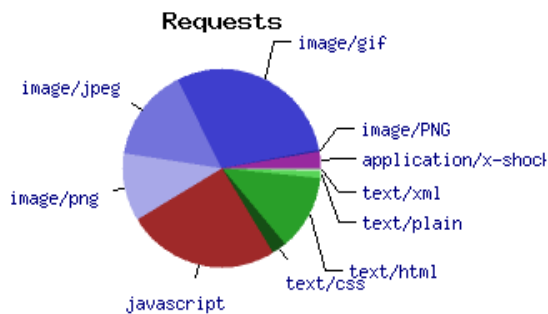

Overview

Home page layout suggestion

Home page layout need to be made simple and to be made easy to navigate with less categories. About Us, Privacy , terms and conditions should be added with more details.

<content trimmed>

Home page loading speed report

#	Domain name	Size	Load Time	Average Speed per KB
1	dotgiri.com	50.11 KB	0.26 seconds	0.01 seconds

Object Size Totals

Object type	Size (bytes)	Download @ 56K (seconds)	Download @ T1 (seconds)
HTML:	13481	2.89	0.27
HTML Images:	149673	34.43	5.39
CSS Images:	0	0.00	0.00
Total Images:	149673	34.43	5.39
Javascript:	281596	60.32	5.69
CSS:	18701	4.13	0.50
Multimedia:	0	0.00	0.00
Other:	0	0.00	0.00